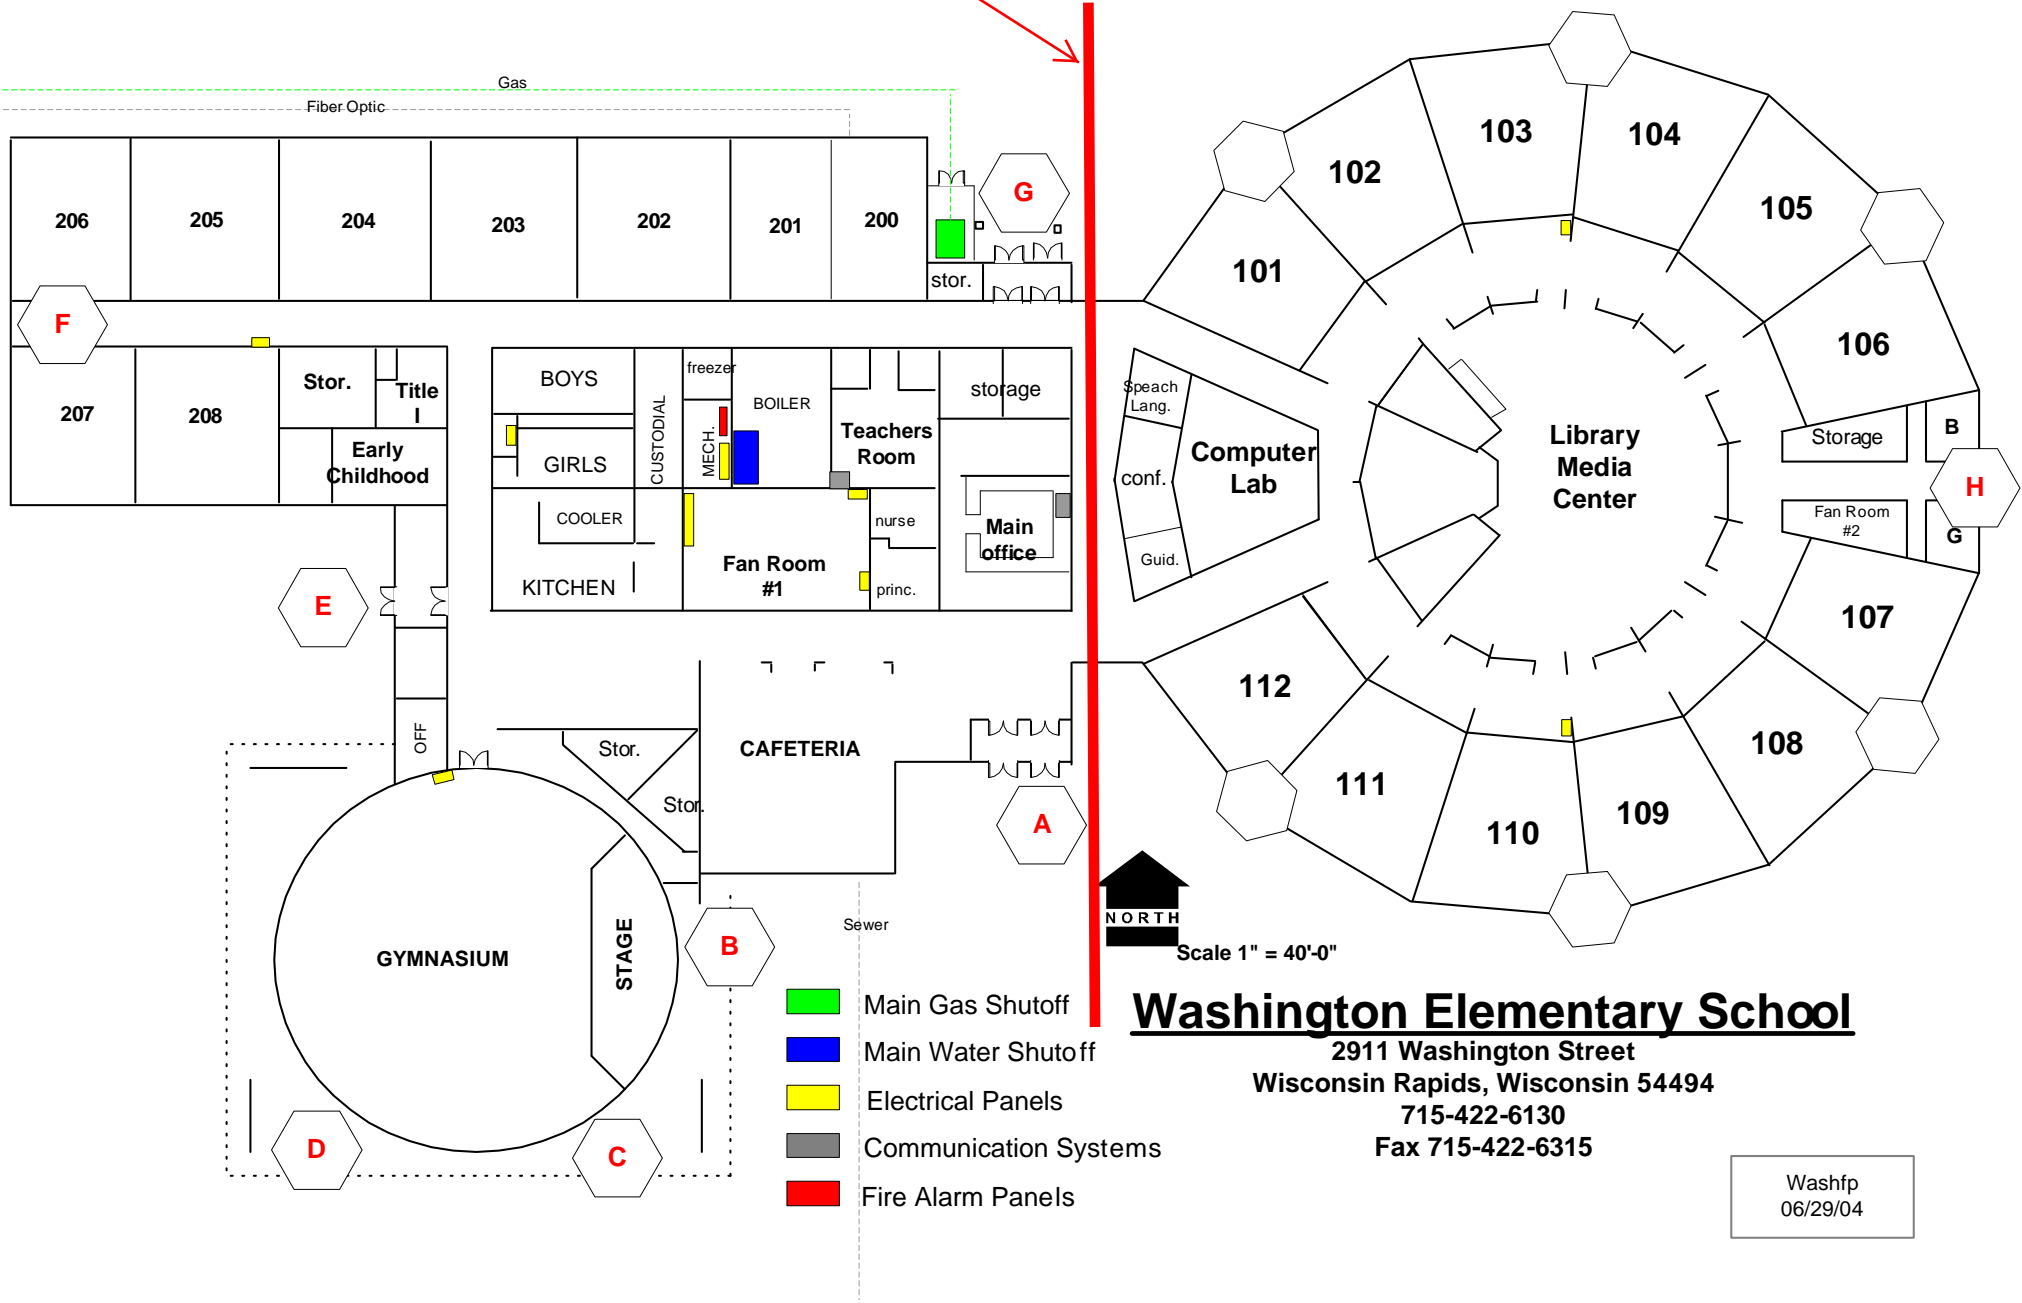

Everything to the right of the red line is PLENUM.

Washington Elementary School

2911 Washington Street
 Wisconsin Rapids, Wisconsin 54494
 715-422-6130
 Fax 715-422-6315

Washfp
 06/29/04